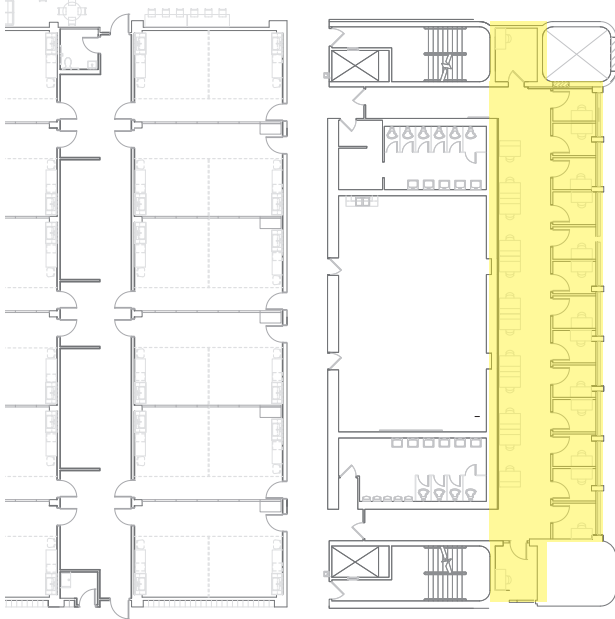

Available Student Study Space

EFFECTIVE 7/1/2020

MEB 2nd Floor North Private Study Rooms

HRC 3rd Floor Library - Northeast Corner

MEB 2nd Floor Central Study Rooms

MEB 1st Floor - Cafeteria
Tables & Chairs Only

MEB 2nd Floor South Private Study Rooms

Dear Students:

Please limit study activities to the areas shown so we can provide proper cleaning and sanitization in response to the COVID-19 pandemic while conserving our campus cleaning resources.