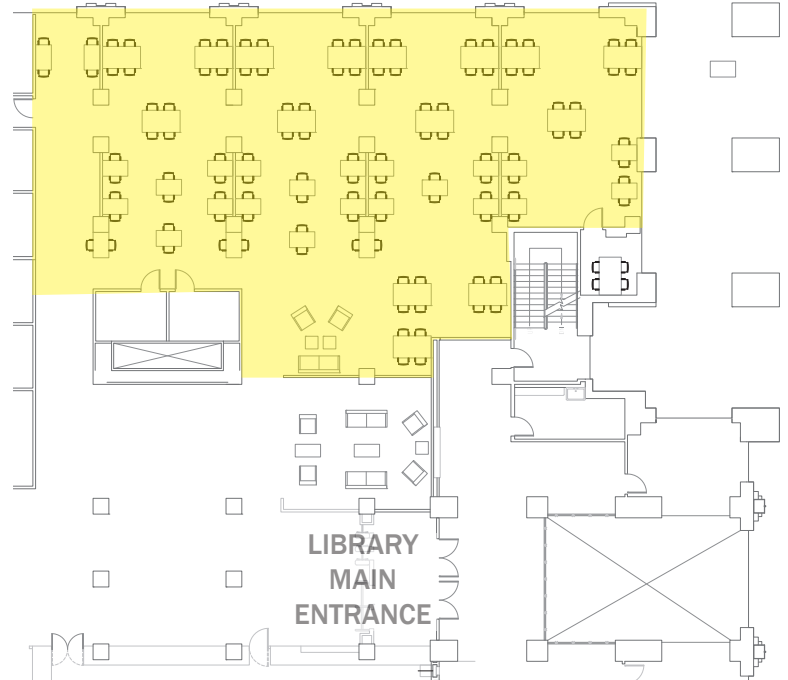

Available Student Study Space

EFFECTIVE 7/1/2020

MEB 2nd Floor North Private Study Rooms

HRC 3rd Floor Library - Northeast Corner

MEB 2nd Floor Central Study Rooms

MEB 1st Floor - Cafeteria
Tables & Chairs Only

MEB 2nd Floor South Private Study Rooms

Dear Students:

Please limit study activities to the areas shown so we can provide proper cleaning and sanitization in response to the COVID-19 pandemic while conserving our campus cleaning resources.