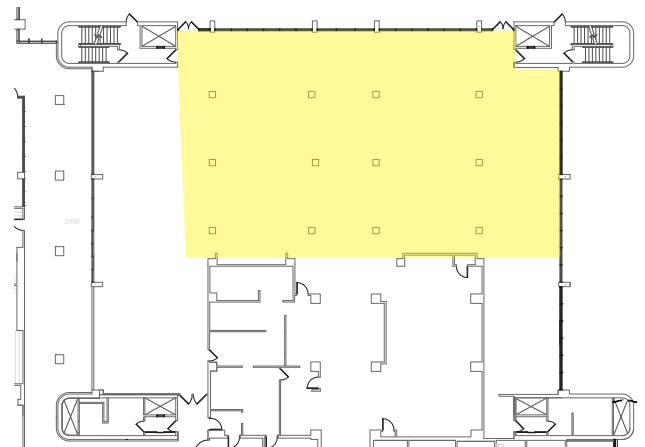

Available Student Study Space

EFFECTIVE 7/1/2020

MEB 2nd Floor North Private Study Rooms

HRC 3rd Floor Library - Northeast Corner

MEB 2nd Floor Central Study Rooms

MEB 1st Floor - Cafeteria
Tables & Chairs Only

MEB 2nd Floor South Private Study Rooms

Dear Students:

Please limit study activities to the areas shown so we can provide proper cleaning and sanitization in response to the COVID-19 pandemic while conserving our campus cleaning resources.