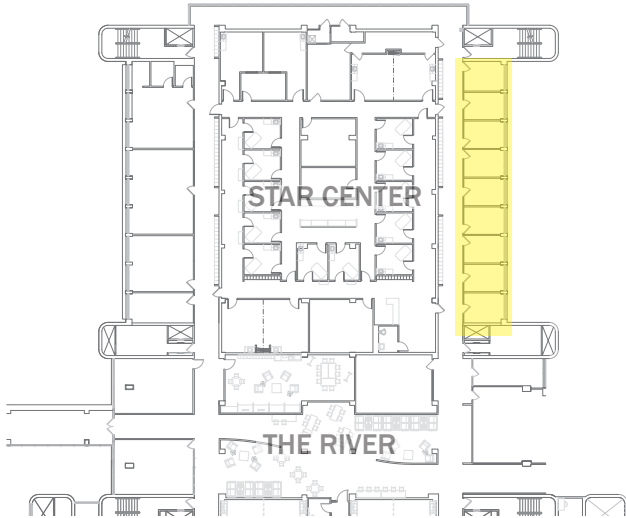

Available Student Study Space

EFFECTIVE 7/1/2020

MEB 2nd Floor North Private Study Rooms

HRC 3rd Floor Library - Northeast Corner

MEB 2nd Floor Central Study Rooms

MEB 1st Floor - Cafeteria
Tables & Chairs Only

MEB 2nd Floor South Private Study Rooms

Dear Students:

Please limit study activities to the areas shown so we can provide proper cleaning and sanitization in response to the COVID-19 pandemic while conserving our campus cleaning resources.