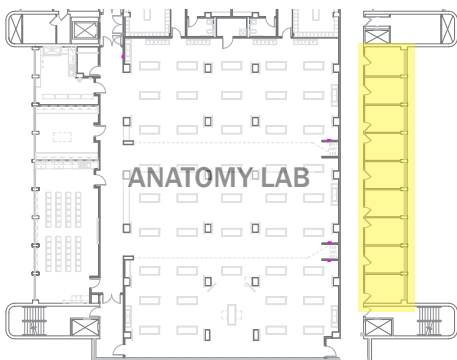

Available Student Study Space

EFFECTIVE 7/1/2020

MEB 2nd Floor North Private Study Rooms

HRC 3rd Floor Library - Northeast Corner

MEB 2nd Floor Central Study Rooms

MEB 1st Floor - Cafeteria
Tables & Chairs Only

MEB 2nd Floor South Private Study Rooms

Dear Students:

Please limit study activities to the areas shown so we can provide proper cleaning and sanitization in response to the COVID-19 pandemic while conserving our campus cleaning resources.