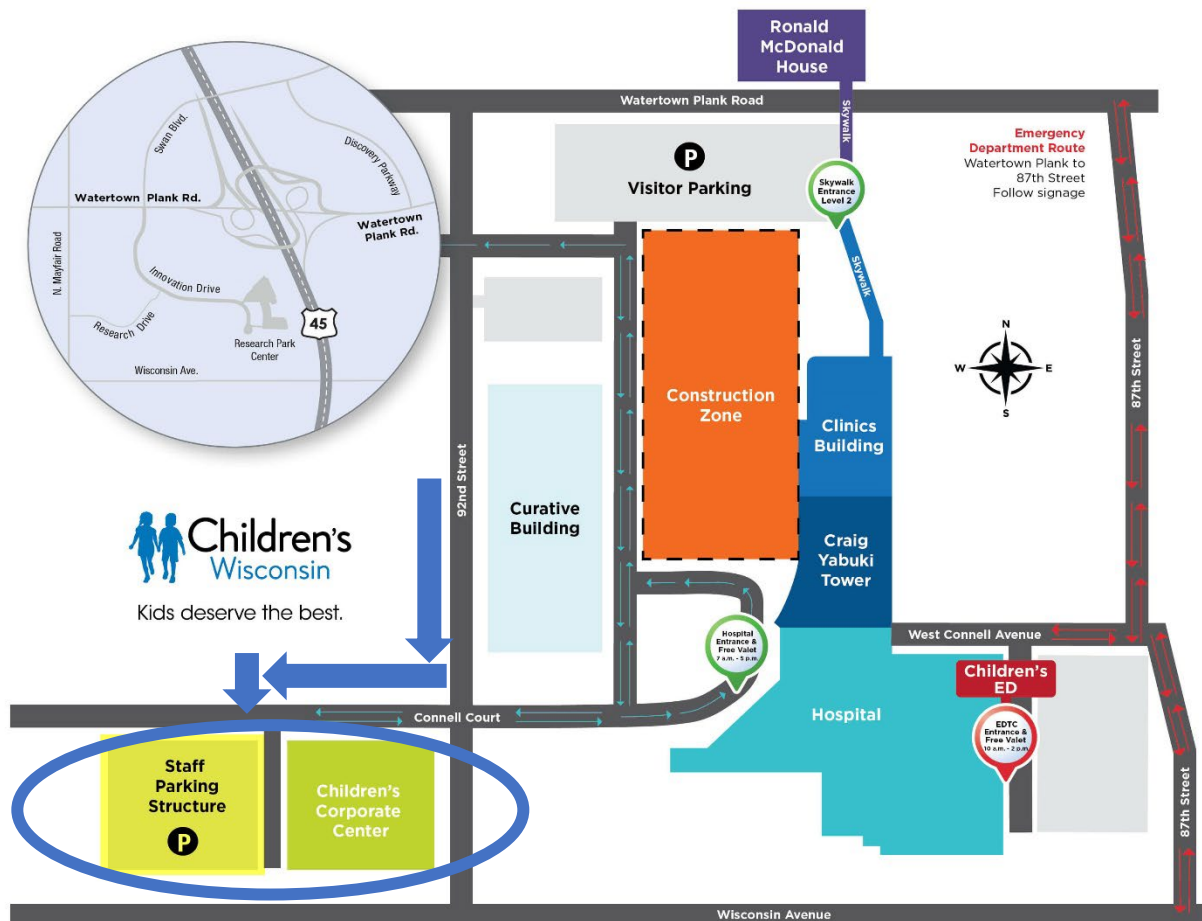

# Children's Wisconsin Children's Corporate Center

## Children's Corporate Center and Staff Parking Structure

999 N 92<sup>nd</sup> Street

Wauwatosa, Wisconsin 53226

Park in the Staff Parking Structure which is located next to the Children's Corporate Center. This structure is open 24 hours. *Once you turn onto North Connell Court there will be a staff parking structure, before entering you will need to push the security button for them to let you into the structure. Please mention that you are here for the PICU Fellow Bootcamp in the Simulation Lab. You are welcome to park on any floor within this structure.*

The Dairy Cares of Wisconsin Simulation Lab Suite 430 is located within the Children's Corporate Center. *Once parked head to the 2nd floor and take the skywalk into the building. You will need to push another security button to get inside the glass doors. Head down the hallway until you see the elevators which will be on your right. Take the elevator to the 4th Floor to Suite 430.*

## Children's Wisconsin Children's Corporate Center