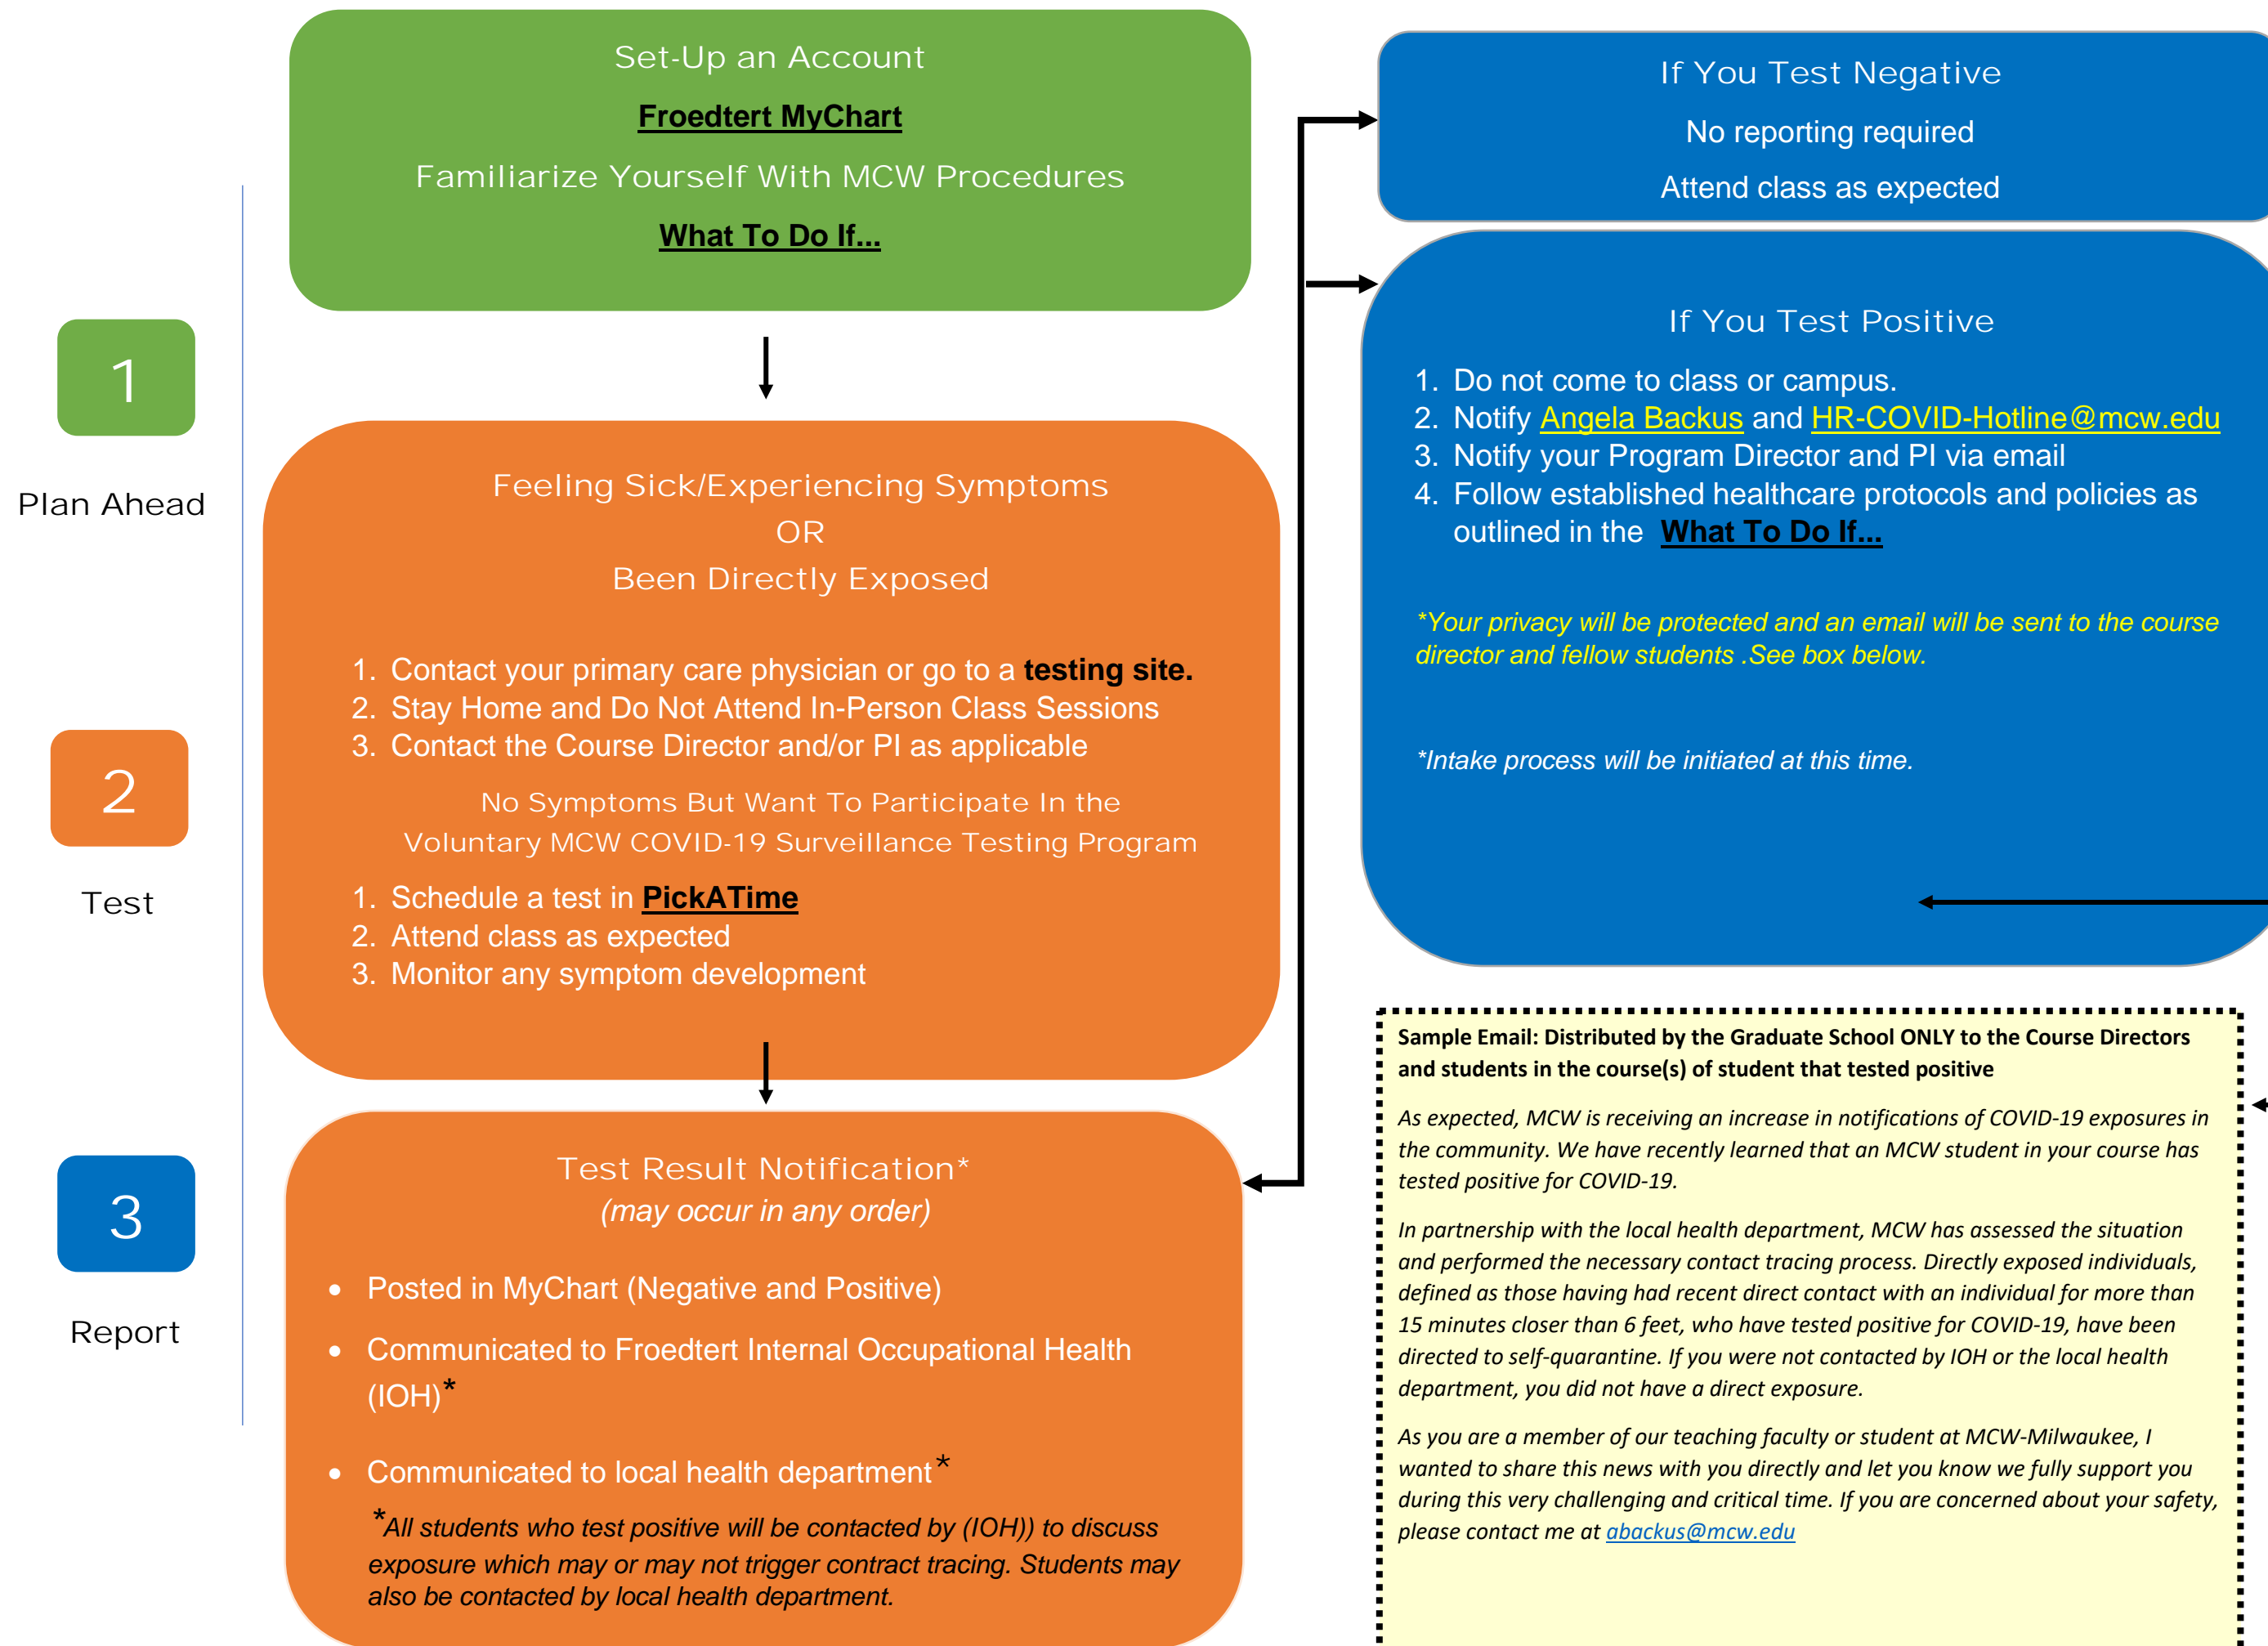

# COVID – 19 Testing Process for Graduate Students in Didactic Learning at the MCW Milwaukee Campus

**The COVID-19 response is a fluid and evolving situation. The information, processes and guidelines contained within this document are continuously being evaluated and are subject to change.**

Date Created August 3, 2020